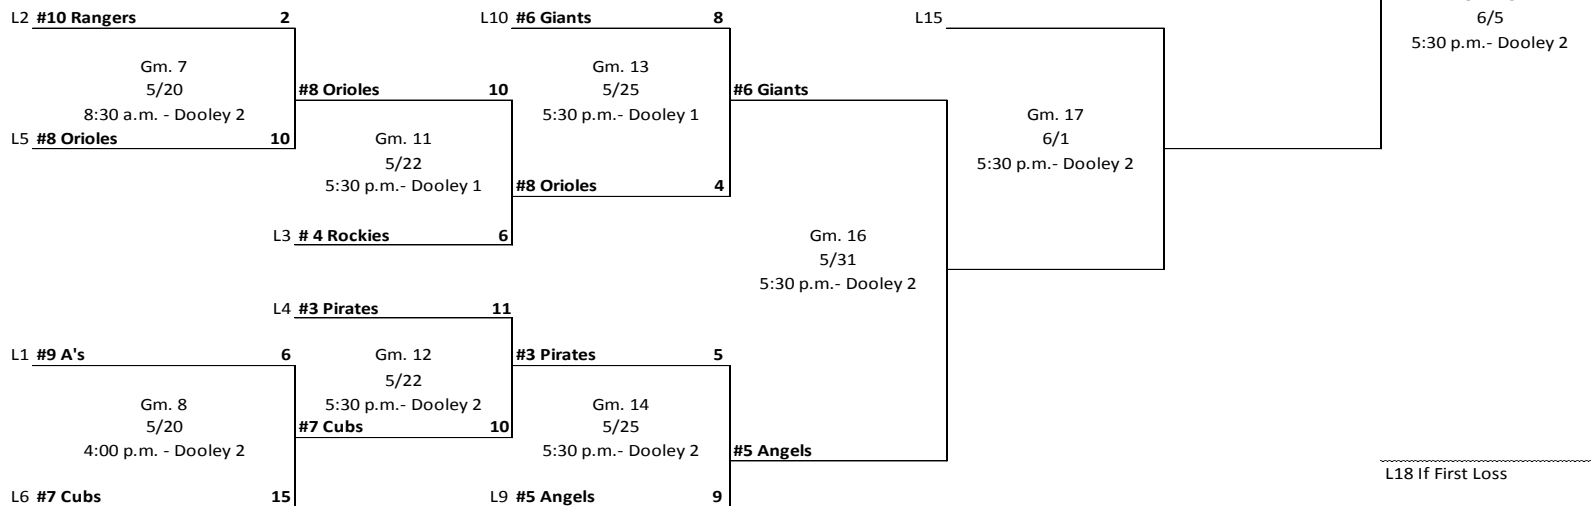

# 2017 AAA DOOLEY CHAMPIONSHIP SERIES (DCS) BRACKET

## Winner's Bracket

## Loser's Bracket

L18 If First Loss