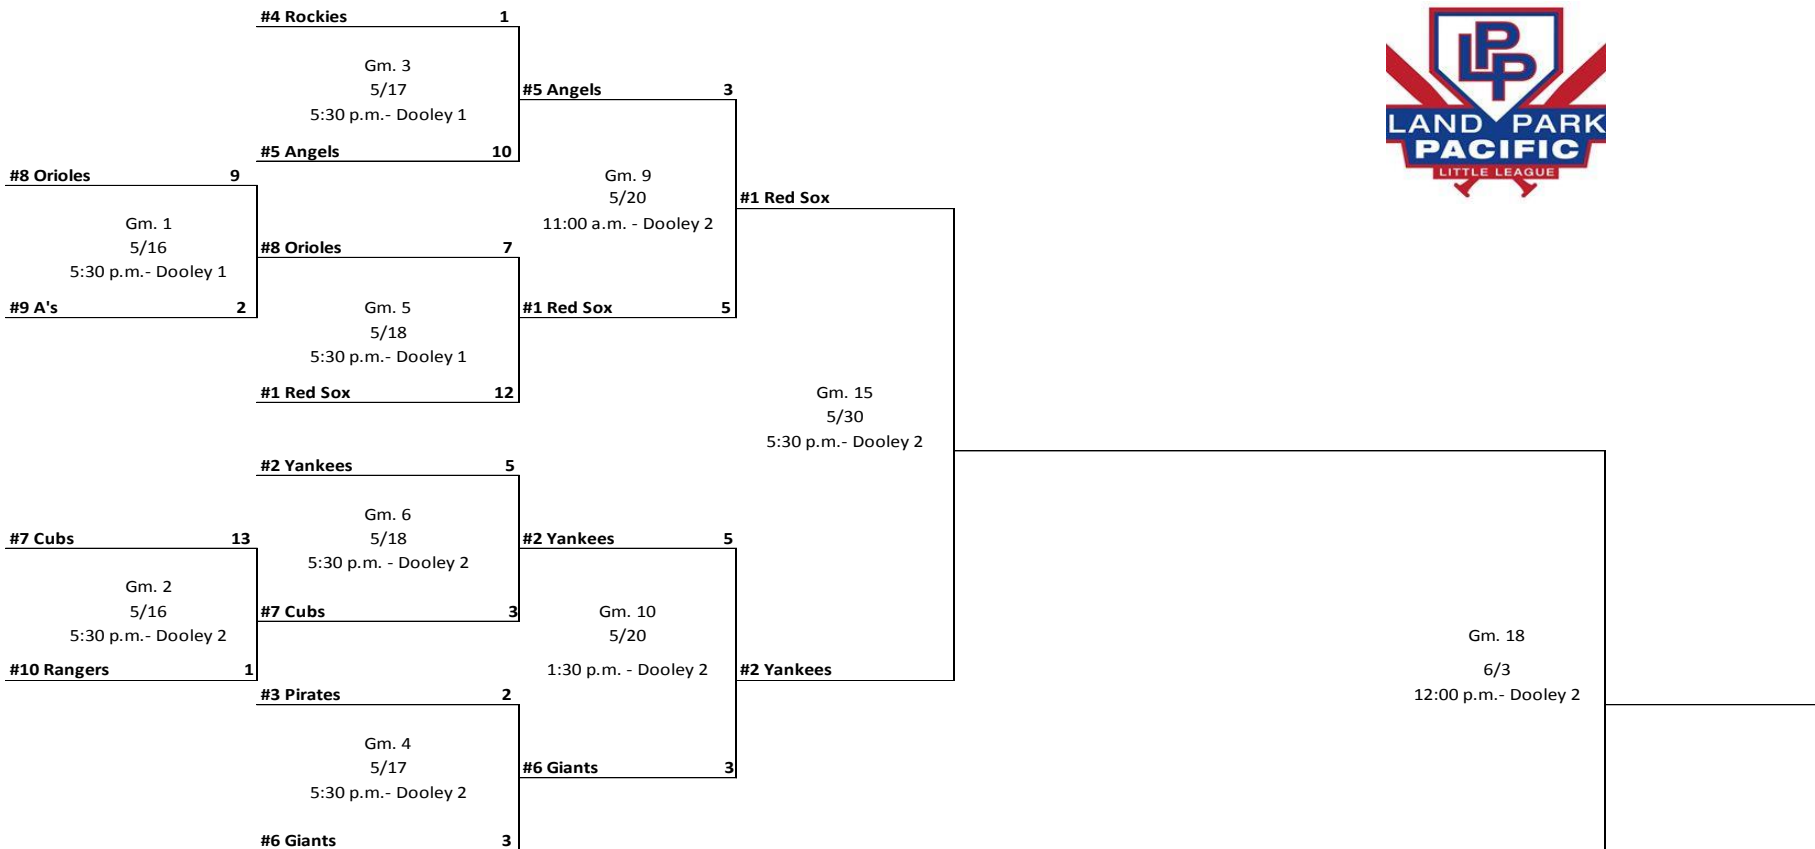

# 2017 AAA DOOLEY CHAMPIONSHIP SERIES (DCS) BRACKET

## Winner's Bracket

## Loser's Bracket

L18 If First Loss